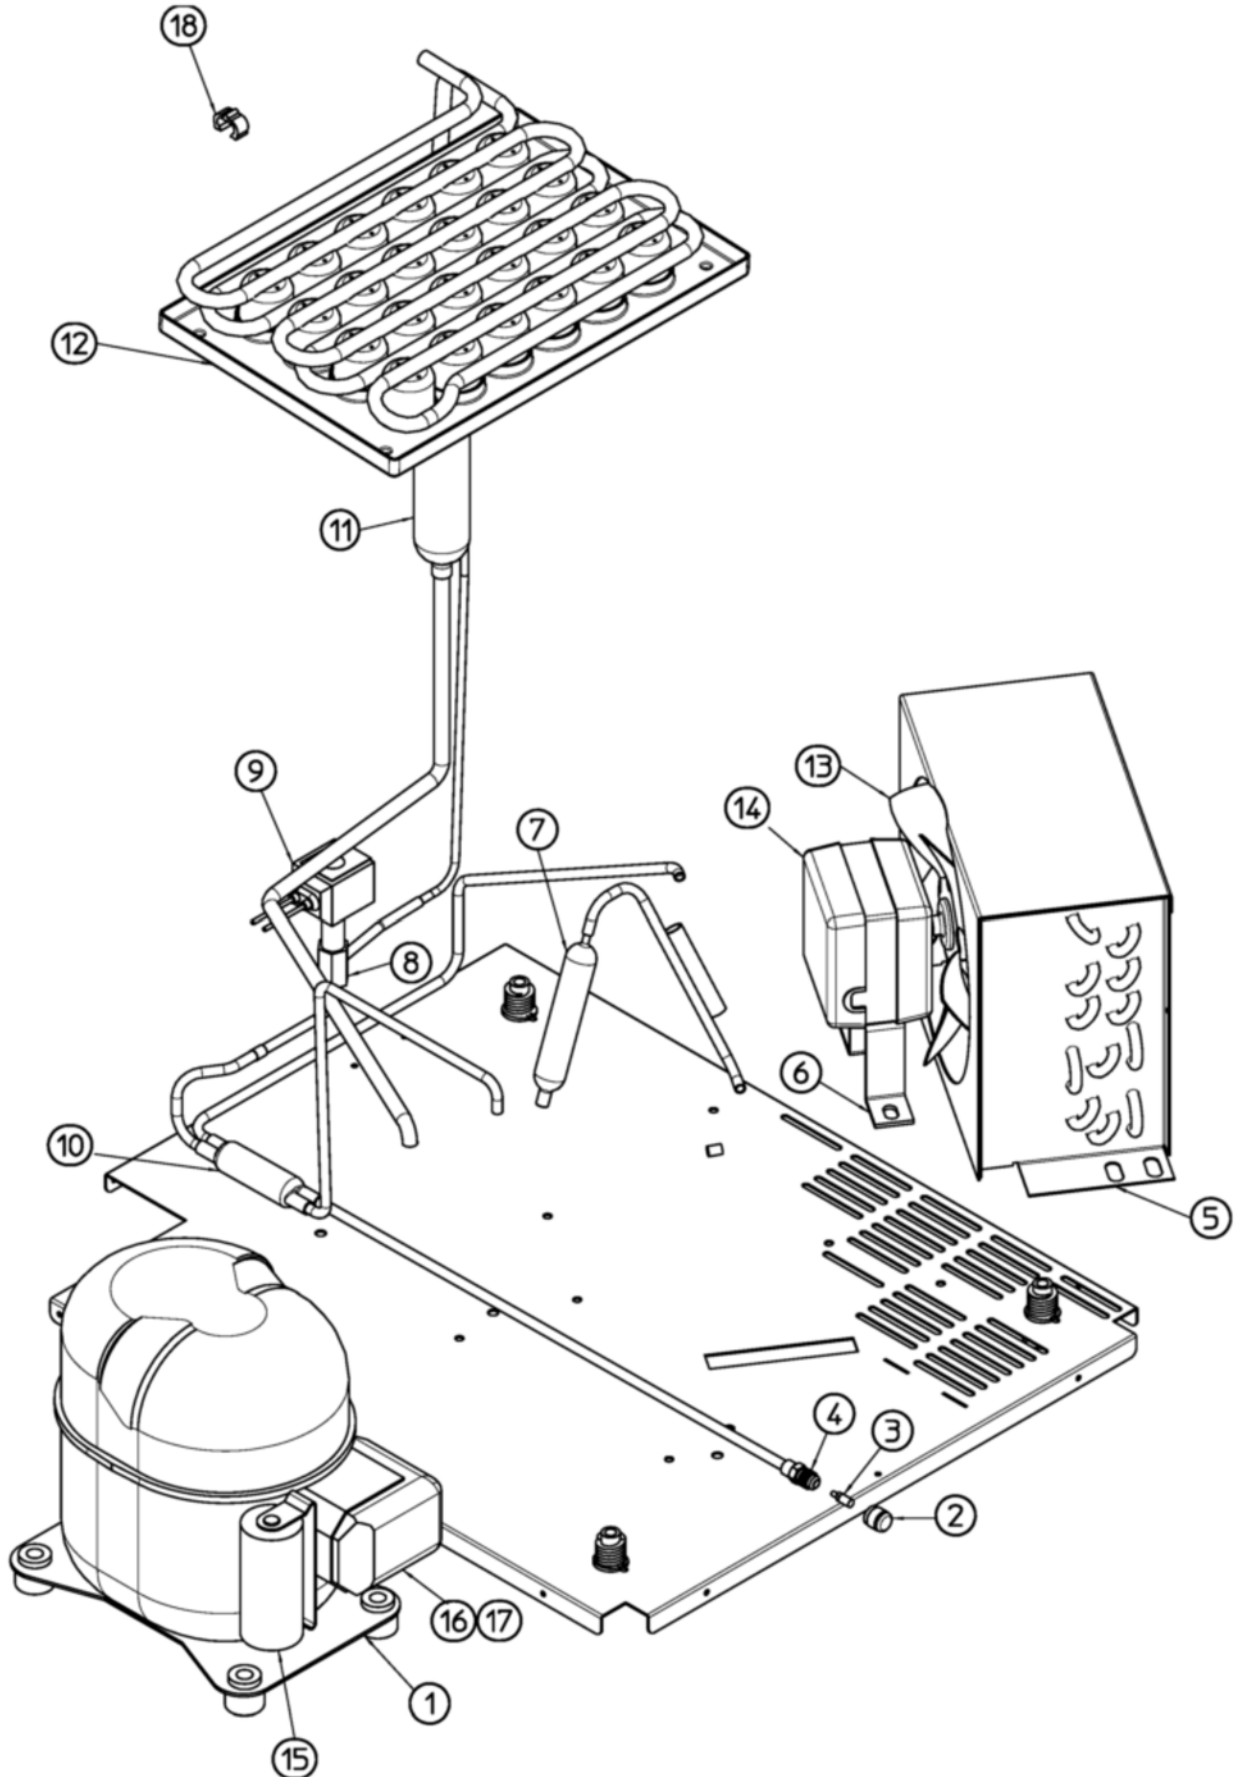

Ice-O-Matic[®]

Ice. Pure and Simple[™]

UCG 130

SPARE PARTS LIST

REV. 06/2021

- 1 UNIT PANELS
- 2 REFRIGERANT SYSTEM – AIR COOLED
- 3 WATER SYSTEM
- 4 CONTROL BOX

Pos	Code	Description	Price (€)
0002	SC704420-00	BASE	
0003	SC726040-00	LEFT SIDE PANEL	
0004	SC661070-00	PLASTIC PROTECTION	
0005	SC702705-00	WATER HOOK UP PANEL	
0006	SC702669-00	REAR PANEL	
0007	SC742033-04	EVAPORATOR COVER	
0008	SC781594-01R	TOP PANEL	
0009	SC661252-01	FRONT TRIM	
0010	SC660388-00	CURTAIN BRACKET (RIGHT)	
0011	SC784457-02R	CURTAIN ASSY	
0012	SC620565-01	BIN LEVEL CRTL	
0013	SC726039-00	RIGHT SIDE PANEL	
0014	SC660286-00	BUSHING	
0015	SC661220-03	BIN DOOR	
0016	SC726033-00	FRONT PANEL	
0017	SC660804-03	AIR FILTER SEAT	
0018	SC651743-00	LABEL	
0019	SC651469-02	LEG	
0020	SC460047-00	SPRING	
0021	SC660741-00	PLASTIC PLUG	
0022	SC660388-01	CURTAIN BRACKET (LEFT)	
0023	SC660805-03	AIR FILTER	

Pos	Code	Description	Price (€)
0001	SC670109-06	COMPRESSOR	
0002	SC650106-00	CAP	
0003	SC670012-00	VALVE CORE	
0004	SC650109-00	VALVE BODY	
0005	SC620595-00	CONDENSER, AIR	
0006	SC620419-62	BRACKET, MOTOR	
0007	SC630003-11	FILTER	
0008	SC620306-27	HOT GAS VALVE BODY	
0009	SC620306-49	COIL	
0010	SC630137-00	MECHANICAL FILTER	
0011	SC784444-52	ASSY ACCUMULATORE	
0012	SC784477-11	EVAPORATOR ASSY	
0013	SC620419-32	BLADE	
0014	SC620642-00	FAN MOTOR ATEX	
0015	SCCUB-103614	RUN CAPACITOR	
0015	SCCUB-102657	START CAPACITOR	
0016	SCCUB-102196	PROTECTOR	
0017	SCCUB-104103	RELAY	
0018	SC660386-00	SPRING	