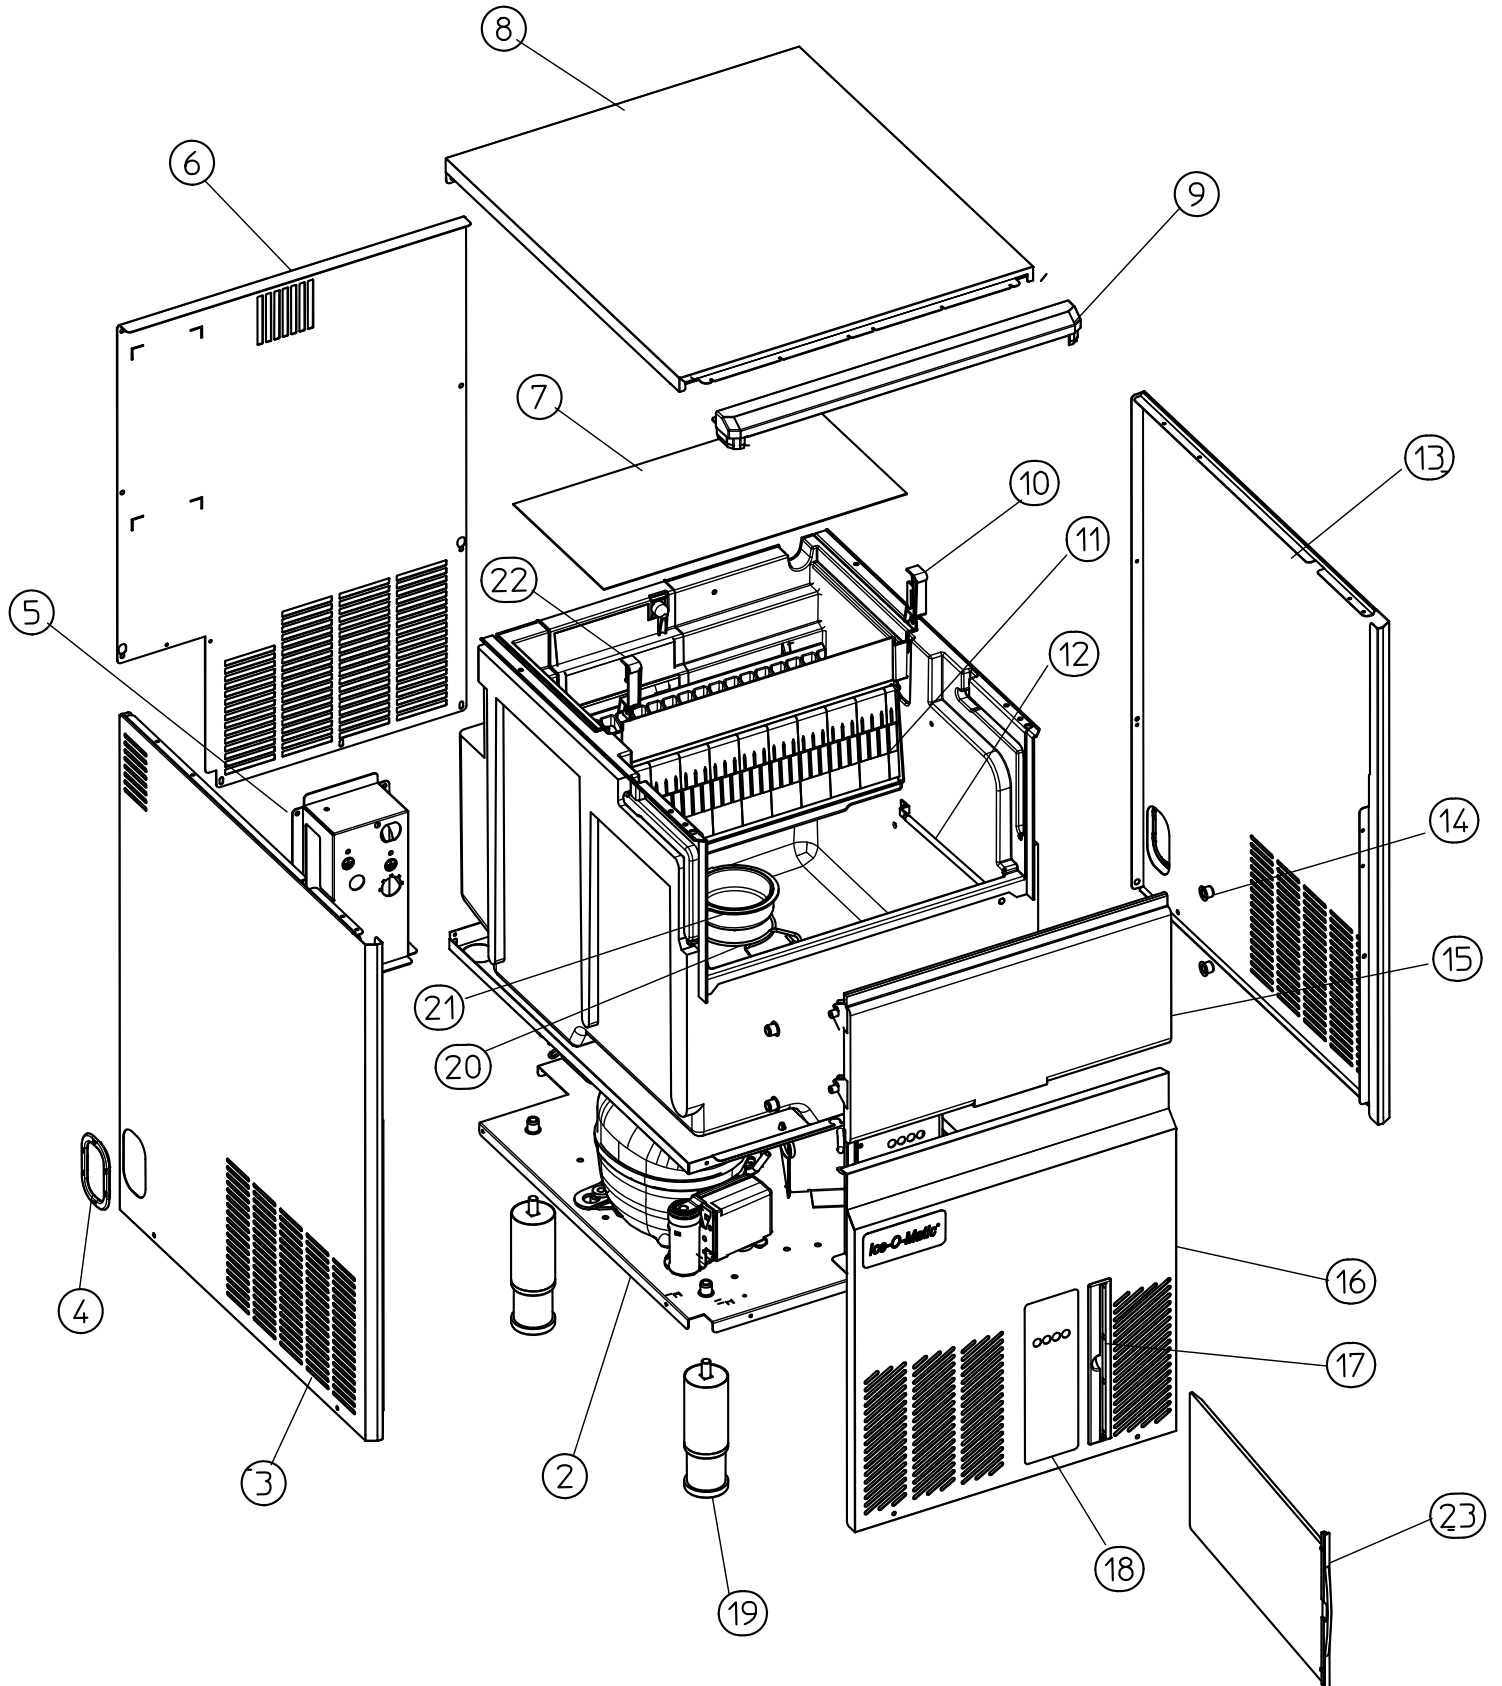

Ice-O-Matic[®]

Ice. Pure and Simple[™]

UCG 130

SPARE PARTS LIST

REV. 06/2021

- 1 UNIT PANELS
- 2 REFRIGERANT SYSTEM – AIR COOLED
- 3 WATER SYSTEM
- 4 CONTROL BOX

Pos	Code	Description	Price (€)
0002	SC704420-00	BASE	
0003	SC726040-00	LEFT SIDE PANEL	
0004	SC661070-00	PLASTIC PROTECTION	
0005	SC702705-00	WATER HOOK UP PANEL	
0006	SC702669-00	REAR PANEL	
0007	SC742033-04	EVAPORATOR COVER	
0008	SC781594-01R	TOP PANEL	
0009	SC661252-01	FRONT TRIM	
0010	SC660388-00	CURTAIN BRACKET (RIGHT)	
0011	SC784457-02R	CURTAIN ASSY	
0012	SC620565-01	BIN LEVEL CRTL	
0013	SC726039-00	RIGHT SIDE PANEL	
0014	SC660286-00	BUSHING	
0015	SC661220-03	BIN DOOR	
0016	SC726033-00	FRONT PANEL	
0017	SC660804-03	AIR FILTER SEAT	
0018	SC651743-00	LABEL	
0019	SC651469-02	LEG	
0020	SC460047-00	SPRING	
0021	SC660741-00	PLASTIC PLUG	
0022	SC660388-01	CURTAIN BRACKET (LEFT)	
0023	SC660805-03	AIR FILTER	

Pos	Code	Description	Price (€)
0001	SC670109-06	COMPRESSOR	
0002	SC650106-00	CAP	
0003	SC670012-00	VALVE CORE	
0004	SC650109-00	VALVE BODY	
0005	SC620595-00	CONDENSER, AIR	
0006	SC620419-62	BRACKET, MOTOR	
0007	SC630003-11	FILTER	
0008	SC620306-27	HOT GAS VALVE BODY	
0009	SC620306-49	COIL	
0010	SC630137-00	MECHANICAL FILTER	
0011	SC784444-52	ASSY ACCUMULATORE	
0012	SC784477-11	EVAPORATOR ASSY	
0013	SC620419-32	BLADE	
0014	SC620642-00	FAN MOTOR ATEX	
0015	SCCUB-103614	RUN CAPACITOR	
0015	SCCUB-102657	START CAPACITOR	
0016	SCCUB-102196	PROTECTOR	
0017	SCCUB-104103	RELAY	
0018	SC660386-00	SPRING	