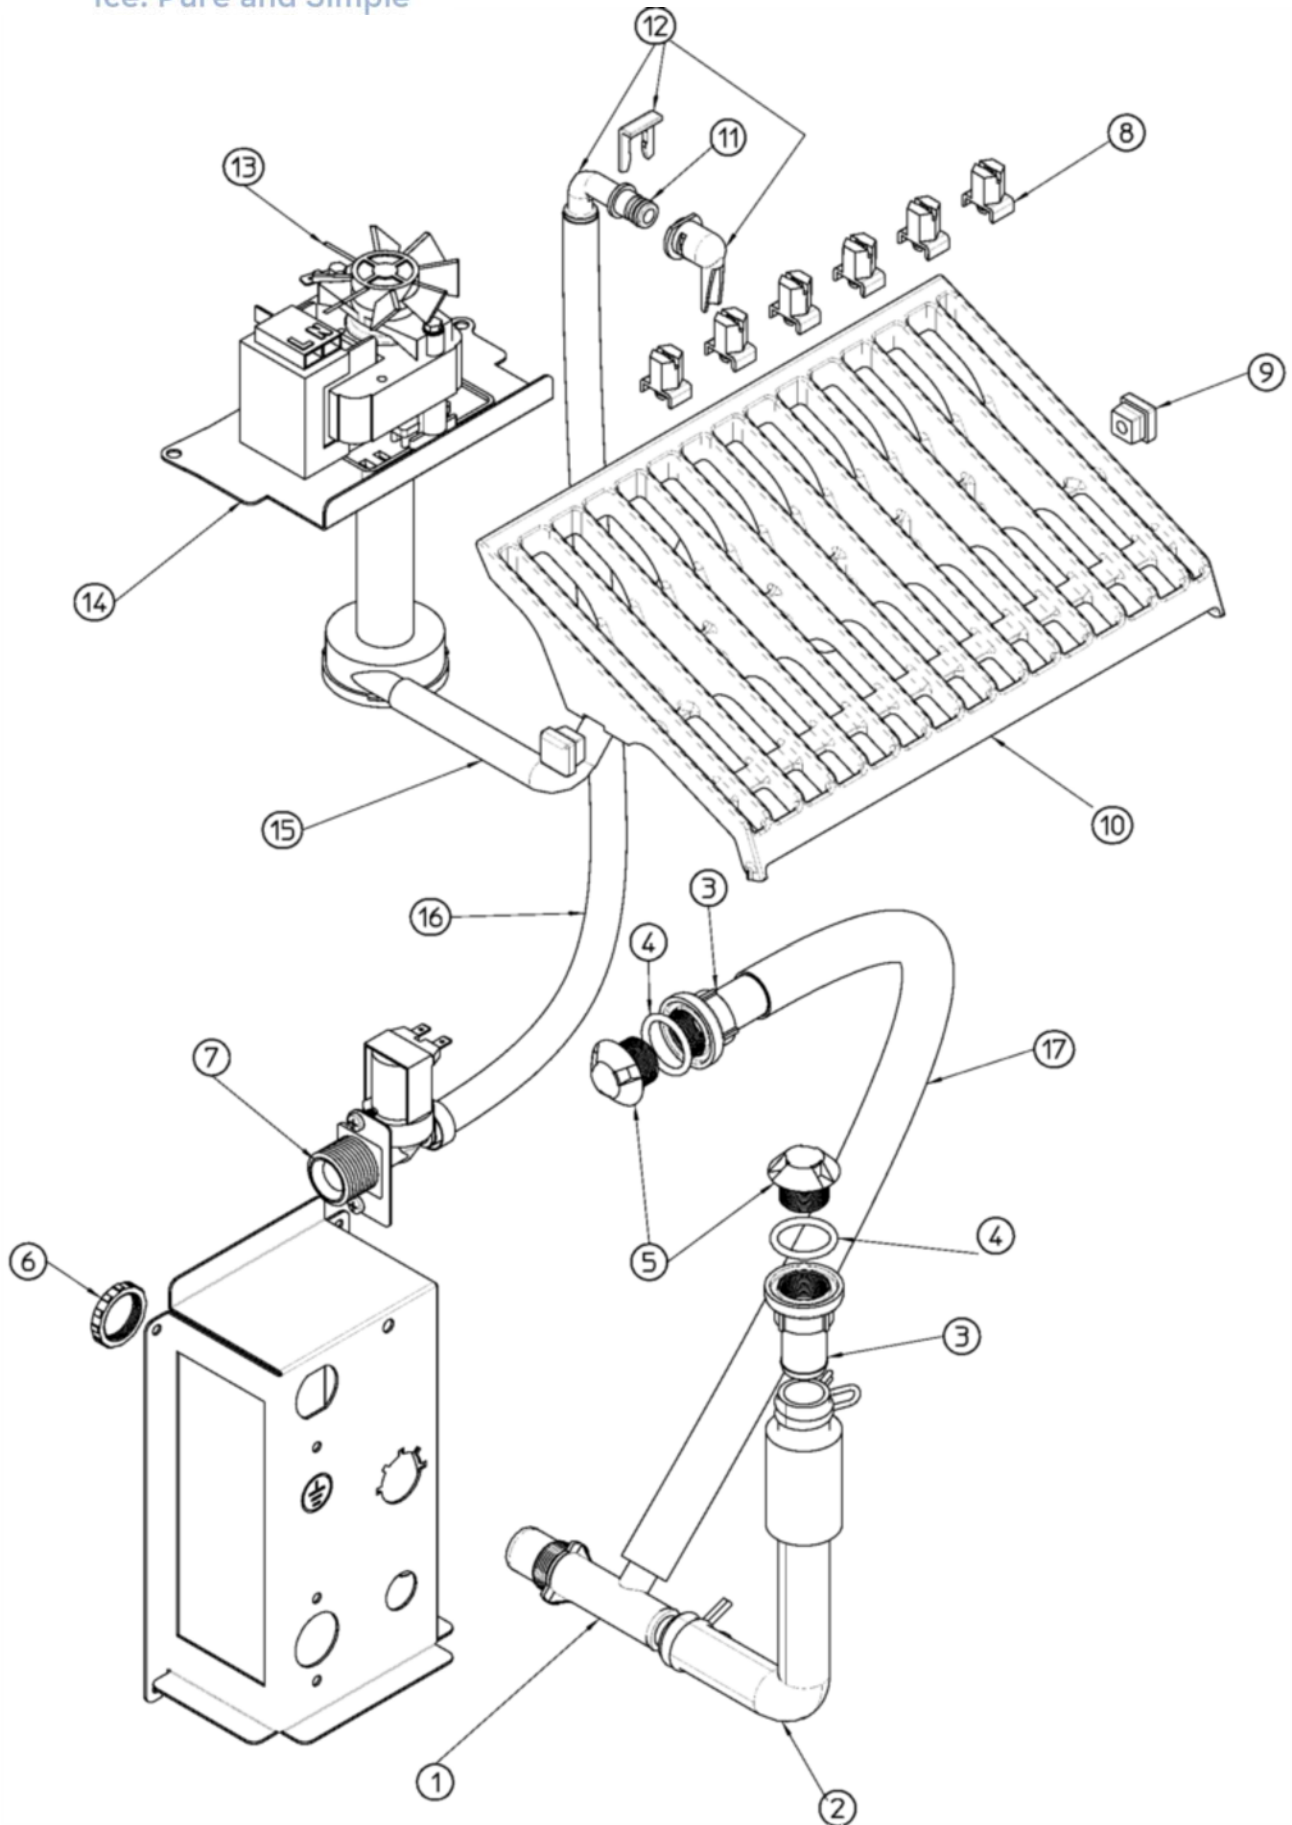

Ice-O-Matic[®]

Ice. Pure and Simple[™]

UCG 130

SPARE PARTS LIST

REV. 06/2021

- 1 UNIT PANELS
- 2 REFRIGERANT SYSTEM – AIR COOLED
- 3 WATER SYSTEM
- 4 CONTROL BOX

Pos	Code	Description	Price (€)
0002	SC704420-00	BASE	
0003	SC726040-00	LEFT SIDE PANEL	
0004	SC661070-00	PLASTIC PROTECTION	
0005	SC702705-00	WATER HOOK UP PANEL	
0006	SC702669-00	REAR PANEL	
0007	SC742033-04	EVAPORATOR COVER	
0008	SC781594-01R	TOP PANEL	
0009	SC661252-01	FRONT TRIM	
0010	SC660388-00	CURTAIN BRACKET (RIGHT)	
0011	SC784457-02R	CURTAIN ASSY	
0012	SC620565-01	BIN LEVEL CRTL	
0013	SC726039-00	RIGHT SIDE PANEL	
0014	SC660286-00	BUSHING	
0015	SC661220-03	BIN DOOR	
0016	SC726033-00	FRONT PANEL	
0017	SC660804-03	AIR FILTER SEAT	
0018	SC651743-00	LABEL	
0019	SC651469-02	LEG	
0020	SC460047-00	SPRING	
0021	SC660741-00	PLASTIC PLUG	
0022	SC660388-01	CURTAIN BRACKET (LEFT)	
0023	SC660805-03	AIR FILTER	

Pos	Code	Description	Price (€)
0001	SC670109-06	COMPRESSOR	
0002	SC650106-00	CAP	
0003	SC670012-00	VALVE CORE	
0004	SC650109-00	VALVE BODY	
0005	SC620595-00	CONDENSER, AIR	
0006	SC620419-62	BRACKET, MOTOR	
0007	SC630003-11	FILTER	
0008	SC620306-27	HOT GAS VALVE BODY	
0009	SC620306-49	COIL	
0010	SC630137-00	MECHANICAL FILTER	
0011	SC784444-52	ASSY ACCUMULATORE	
0012	SC784477-11	EVAPORATOR ASSY	
0013	SC620419-32	BLADE	
0014	SC620642-00	FAN MOTOR ATEX	
0015	SCCUB-103614	RUN CAPACITOR	
0015	SCCUB-102657	START CAPACITOR	
0016	SCCUB-102196	PROTECTOR	
0017	SCCUB-104103	RELAY	
0018	SC660386-00	SPRING	