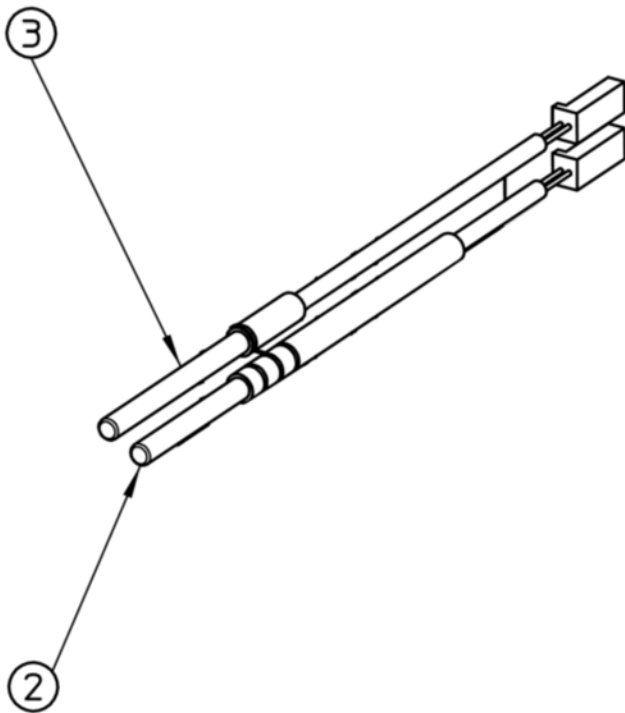

Ice-O-Matic[®]

Ice. Pure and Simple[™]

UCG 130

SPARE PARTS LIST

REV. 06/2021

- 1 UNIT PANELS
- 2 REFRIGERANT SYSTEM – AIR COOLED
- 3 WATER SYSTEM
- 4 CONTROL BOX

Pos	Code	Description	Price (€)
0002	SC704420-00	BASE	
0003	SC726040-00	LEFT SIDE PANEL	
0004	SC661070-00	PLASTIC PROTECTION	
0005	SC702705-00	WATER HOOK UP PANEL	
0006	SC702669-00	REAR PANEL	
0007	SC742033-04	EVAPORATOR COVER	
0008	SC781594-01R	TOP PANEL	
0009	SC661252-01	FRONT TRIM	
0010	SC660388-00	CURTAIN BRACKET (RIGHT)	
0011	SC784457-02R	CURTAIN ASSY	
0012	SC620565-01	BIN LEVEL CRTL	
0013	SC726039-00	RIGHT SIDE PANEL	
0014	SC660286-00	BUSHING	
0015	SC661220-03	BIN DOOR	
0016	SC726033-00	FRONT PANEL	
0017	SC660804-03	AIR FILTER SEAT	
0018	SC651743-00	LABEL	
0019	SC651469-02	LEG	
0020	SC460047-00	SPRING	
0021	SC660741-00	PLASTIC PLUG	
0022	SC660388-01	CURTAIN BRACKET (LEFT)	
0023	SC660805-03	AIR FILTER	

Pos	Code	Description	Price (€)
0001	SC660993-00	FITTING	
0002	SC610148-10	TUBE	
0003	SC660219-02	DRAIN FITTING	
0004	SC640134-00	O RING	
0005	SC660211-01	DRAIN FILTER	
0006	SC660535-00	PLASTIC NUT	
0007	SC650105-59	WATER INLET VALVE	
0008	SC660558-00R	SPRAY NOZZLE (10 PCS)	
0009	SC660557-00	SPRAY CUP	
0010	SC661082-00	SPRAY BAR & CHUTE	
0011	SC640041-31	O RING OR 2031 (WRAS-FDA)	
0012	SC793172-00R	WATER INLET ASSY	
0013	SC620433-12	WATER PUMP 115V/60HZ/1PH (30W)	
0014	SC724485-00	METAL BRACKET	
0015	SC610204-01	WATER TUBE	
0016	SC281900-01	TUBE 16X10	
0017	SC610204-00	TUBE	